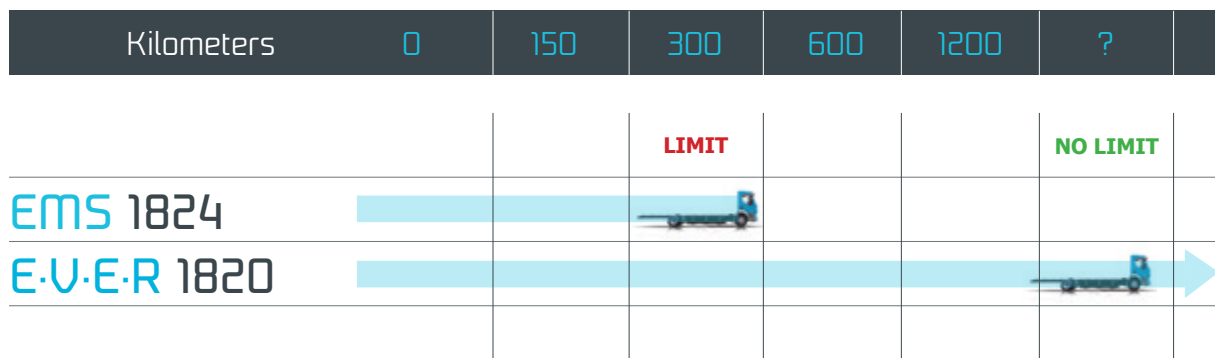

18 t	<h3>E·V·E·R 1820</h3> 	<p>Battery: 120 kWh          Motor power: 230 kW          Range extender: CNG</p>
------	---	---

26 t	<h3>E·V·E·R 2620</h3> 	<p>Battery: 120 kWh          Motor power: 280 kW          Range extender: CNG</p>
------	---	---

34 t	<h3>E·V·E·R 3420</h3> 	<p>Battery: 120 kWh          Motor power: 320 kW          Range extender: CNG</p>
------	---	---

50 t	<h3>E·V·E·R 5020</h3> 	<p>Battery: 120 kWh          Motor power: 320 kW          Range extender: CNG</p>
------	---	---